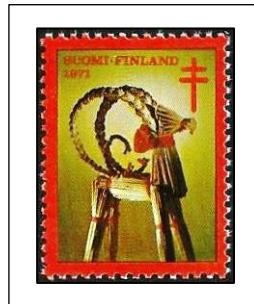

1971
Straw animal

FIN-48
Perf 12.5x13

FIN-48.p
Imperforate proof

Progressive Color Proofs

FIN-48pcp.1
Yellow

FIN-48pcp.2
Blue

FIN-48pcp.3
Red

FIN-48pcp.4
Black