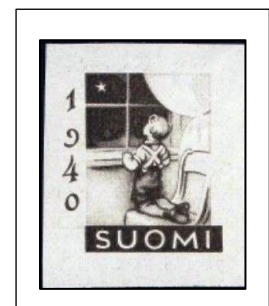

FIN-17pcp.2
Brown