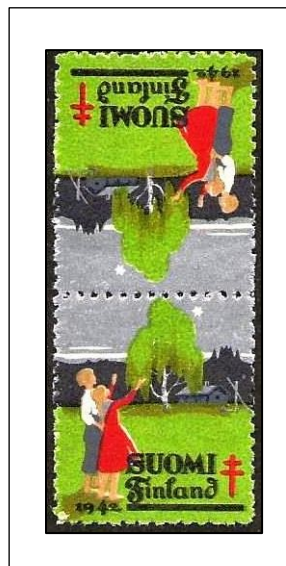

FIN-19.5
Perf 12
Tete beche pair
top to top