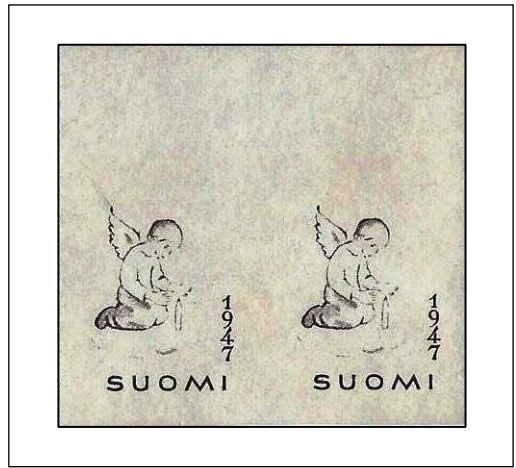

FIN-24pcp.6
Black