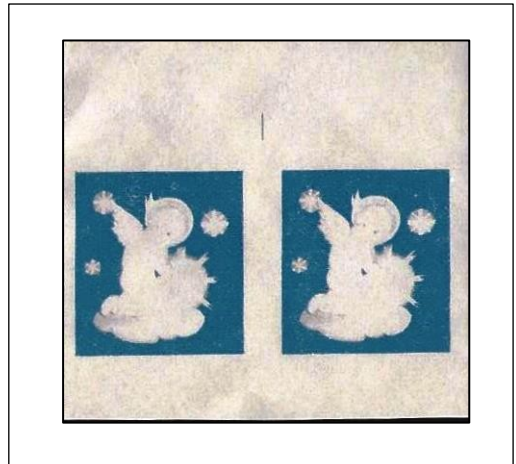

FIN-24pcp.8
Dark blue