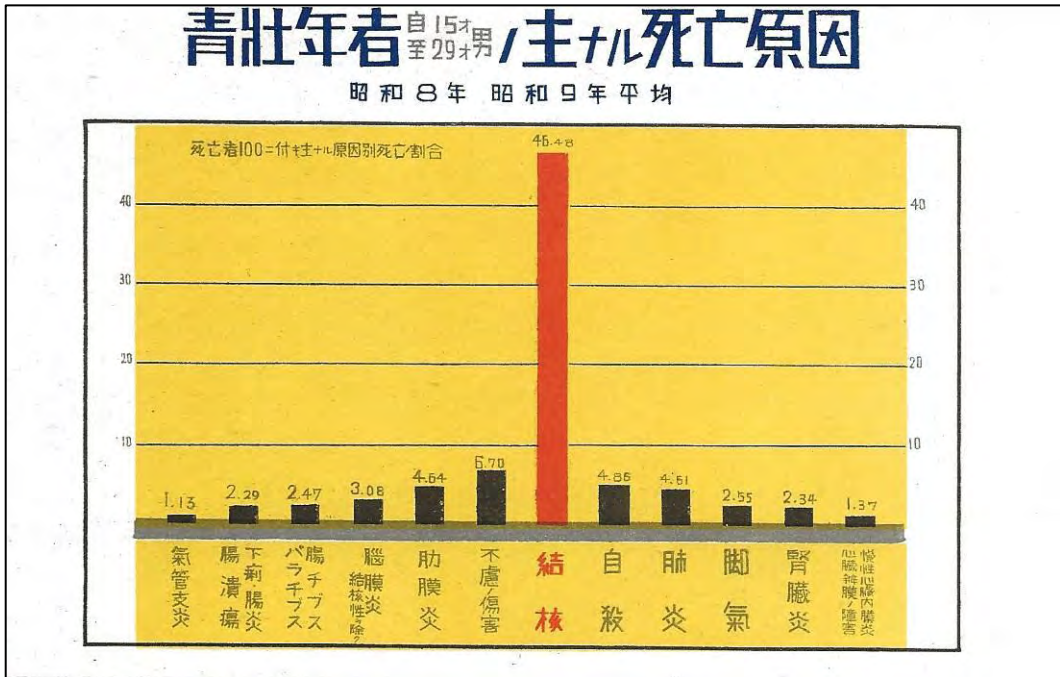

1931
"Keigetsuso" portrait

2014 Value - \$150.00

JA-261

Christmas Seals

Japan

Unknown TB Society

Unlisted Post Card

Unlisted Post Card