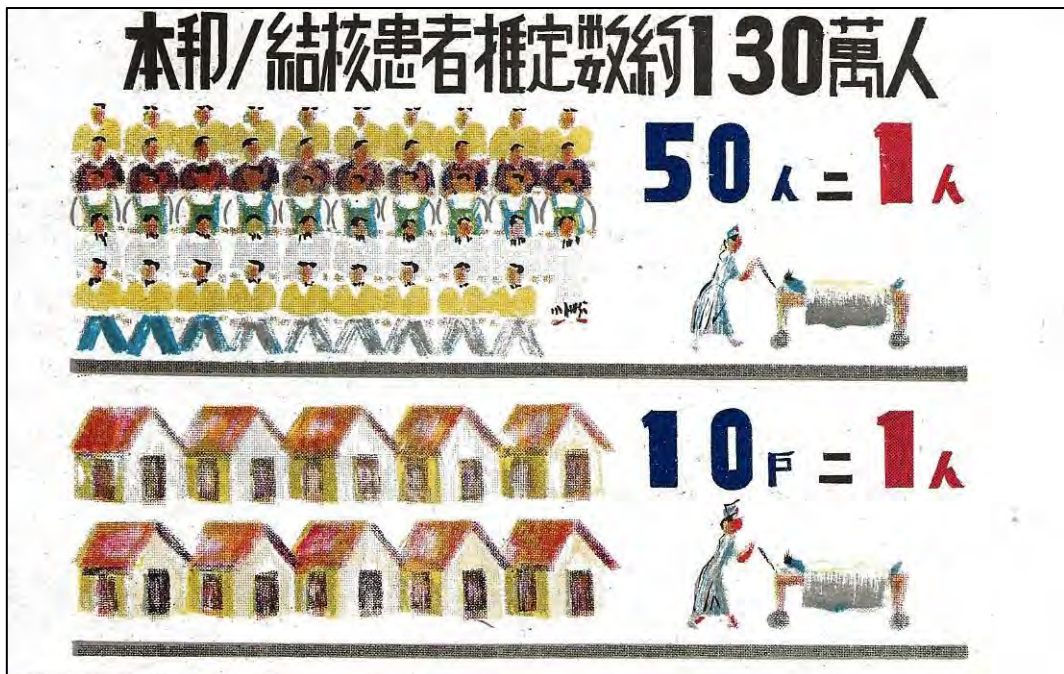

1931
"Keigetsuso" portrait

2014 Value - \$150.00

JA-261

Christmas Seals

Japan

Unknown TB Society

Unlisted Post Card

Unlisted Post Card