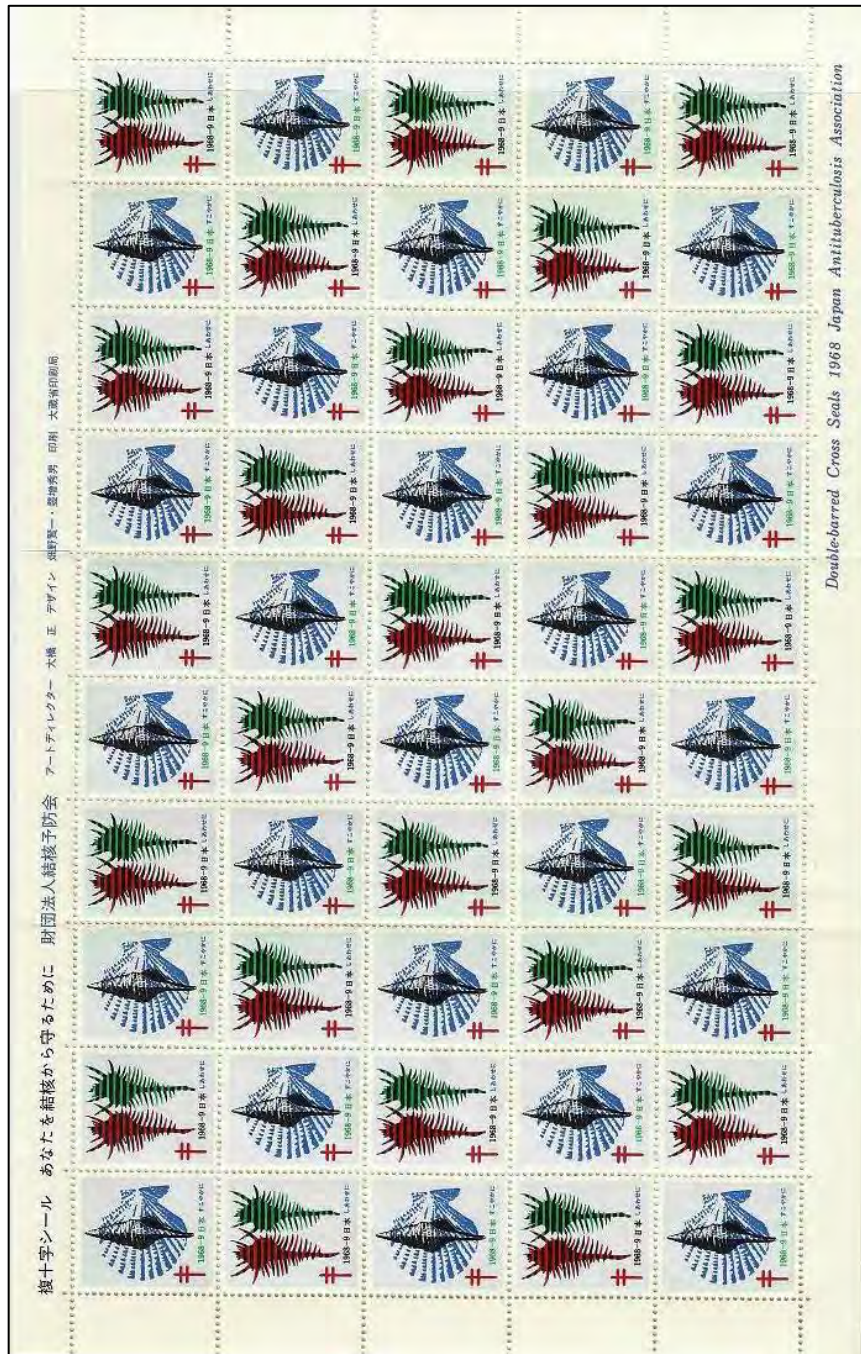

JA-131en
Envelope

Christmas Seals
 Japan
 Kekkaku Yobo Kai

1968
 Blue & black sea shells

JA-133.1

1968
 Red & green sea shells

JA133.2

Christmas Seals
Japan
Kekkaku Yobo Kai

1968
Seashells