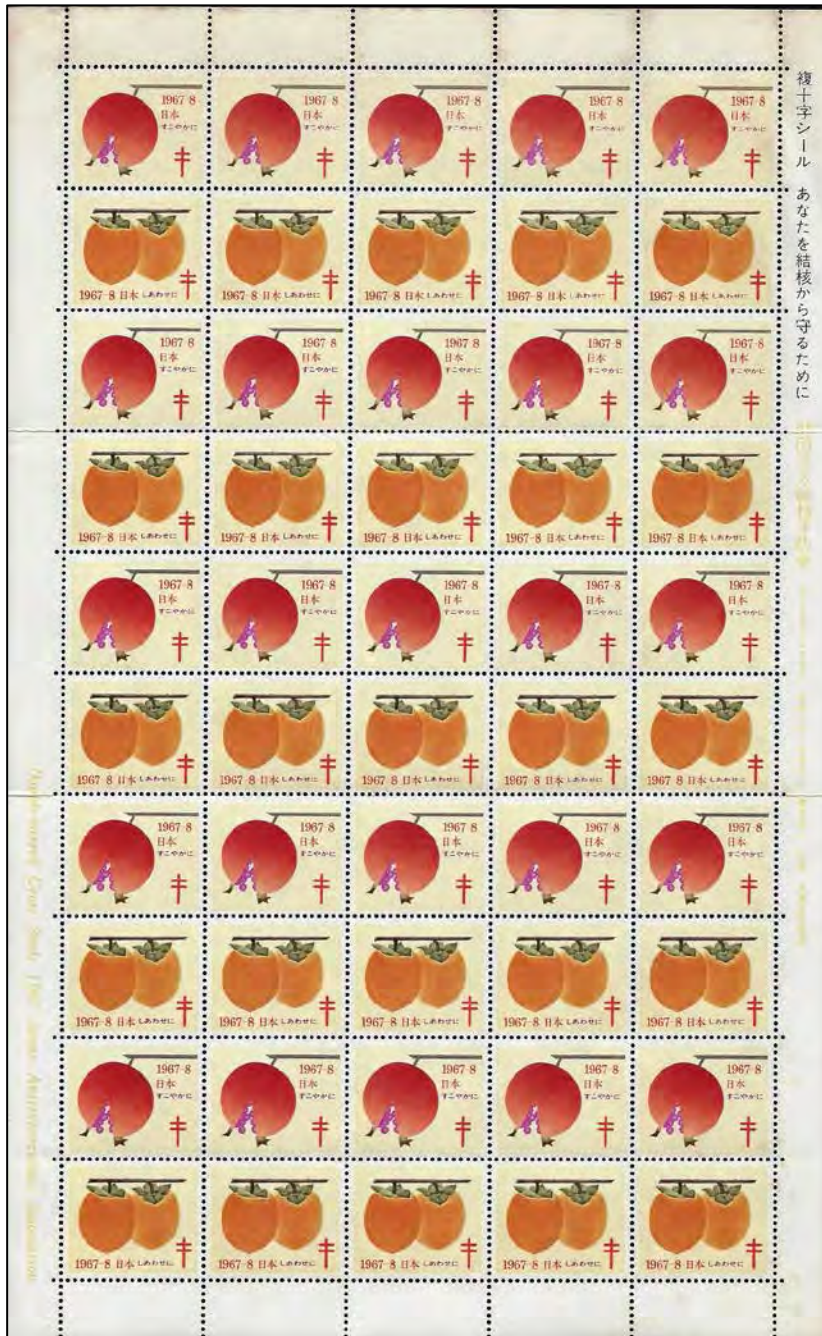

Christmas Seals
 Japan
 Kekkaku Yobo Kai

1967
 Pomegranate

JA-131.1

1967
 Persimmons

JA131.2

JA-132
 Souvenir Sheet

Christmas Seals
Japan
Kekkaku Yobo Kai

1967
Pomegranate & Persimmons