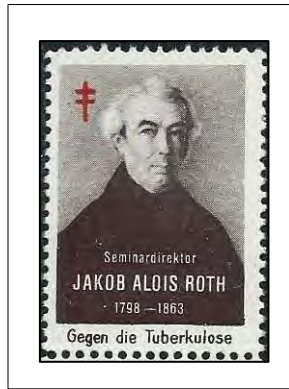

Solothurn Anti-TB League

1945
Dr. Adolf Christen

SWI-252

1946
Jakob Alois Roth

SWI-253

1947
Arthur Bally-Herzog

SWI-254

1948
Josef Munzinger