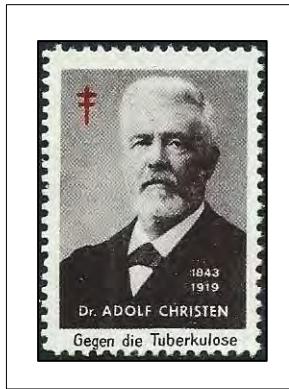

Solothurn Anti-TB League

1945
Dr. Adolf Christen

SWI-252

1946
Jakob Alois Roth

SWI-253

1947
Arthur Bally-Herzog

SWI-254

1948
Josef Munzinger